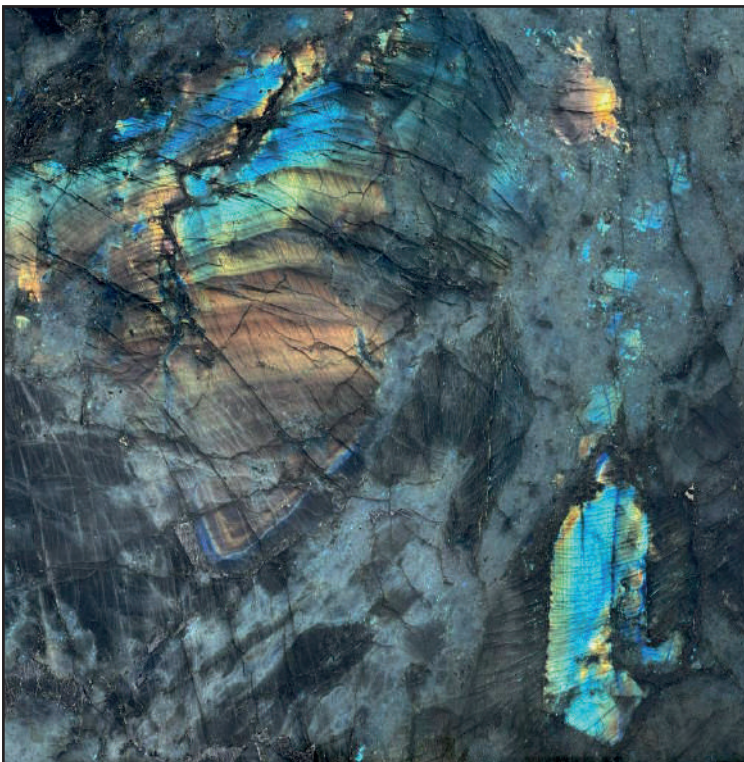

M A R T E K

INTERNATIONAL

depuis 1996

LEMURIAN LABRADORITE

Compressive strenght	
After freezing	
Flexural strenght	
Porosity	
Water absorption	
Impact test	
Wear test	
Bulk density	

 Quarry location :	Madagascar
 Availability :	Limited
 Block size dimensions :	Medium
 Rate of change slab/photo :	Medium/Large